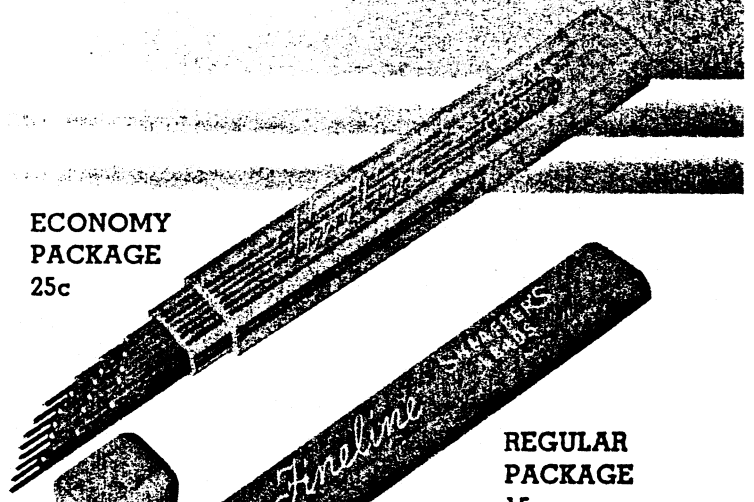

REGULAR
PACKAGE
15c